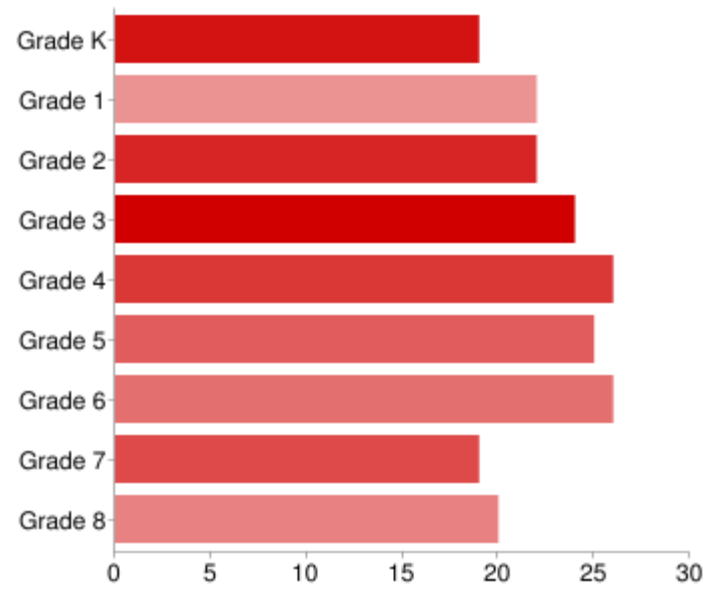

Grade K	19	68%
Grade 1	22	79%
Grade 2	22	79%
Grade 3	24	86%
Grade 4	26	93%
Grade 5	25	89%
Grade 6	26	93%
Grade 7	19	68%
Grade 8	20	71%

People may select more than one checkbox, so percentages may add up to more than 100%.

The name of your school and the grades you have.

CHCS Pre3-6th   Bethlehem Christian Academy = Prek - 8th   Heritage Christian - Canton   Valley Christian Academy
k-8   Cornerstone Christian K4-12   Mansfield Christian School PK-12   Victory Christian School K - 1   ...

Number of daily responses